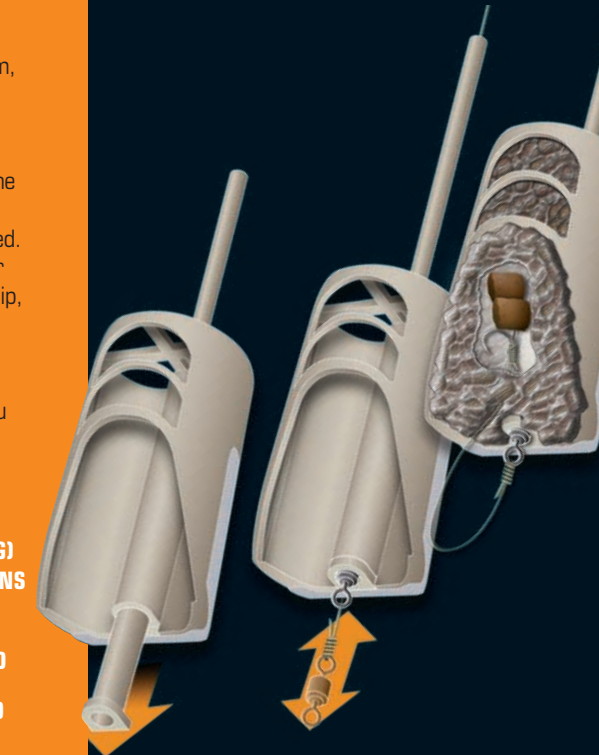

PELLET FEEDER

Innovative design brings this devastatingly effective method within easy reach of every angler! For use with softened pellets up to 4mm, GURU Pellet Feeders offer the angler an alternative approach.

Thanks to weight forward loading they cast further than any other pellet feeder available. The revolutionary frame design is easy to load and offers rapid release of the pellets on the lake bed. Like the method feeder, the GURU Pellet Feeder System incorporates the unique quick change clip, so feeder size, tube length and style can be changed instantly when you have feeding fish in your swim. The most versatile feeder system available is available in two versions allowing you to capitalise on both the X-SAFE (safe elastic) and in-line options.

1. **FEATURES**
2. 2 SIZES (SMALL 24G & LARGE 28G)
   - X-SAFE ELASTIC & IN-LINE VERSIONS
   - EASY LOAD & SUPER-FAST BAIT RELEASE
   - FOR USE WITH ANY SOFTENED FEED PELLETS UP TO 4MM
   - WEIGHT FORWARD FOR INCREASED CASTING DISTANCE
   - INTERCHANGEABLE TUBE SYSTEM
   - CAMOUFLAGE COLOUR