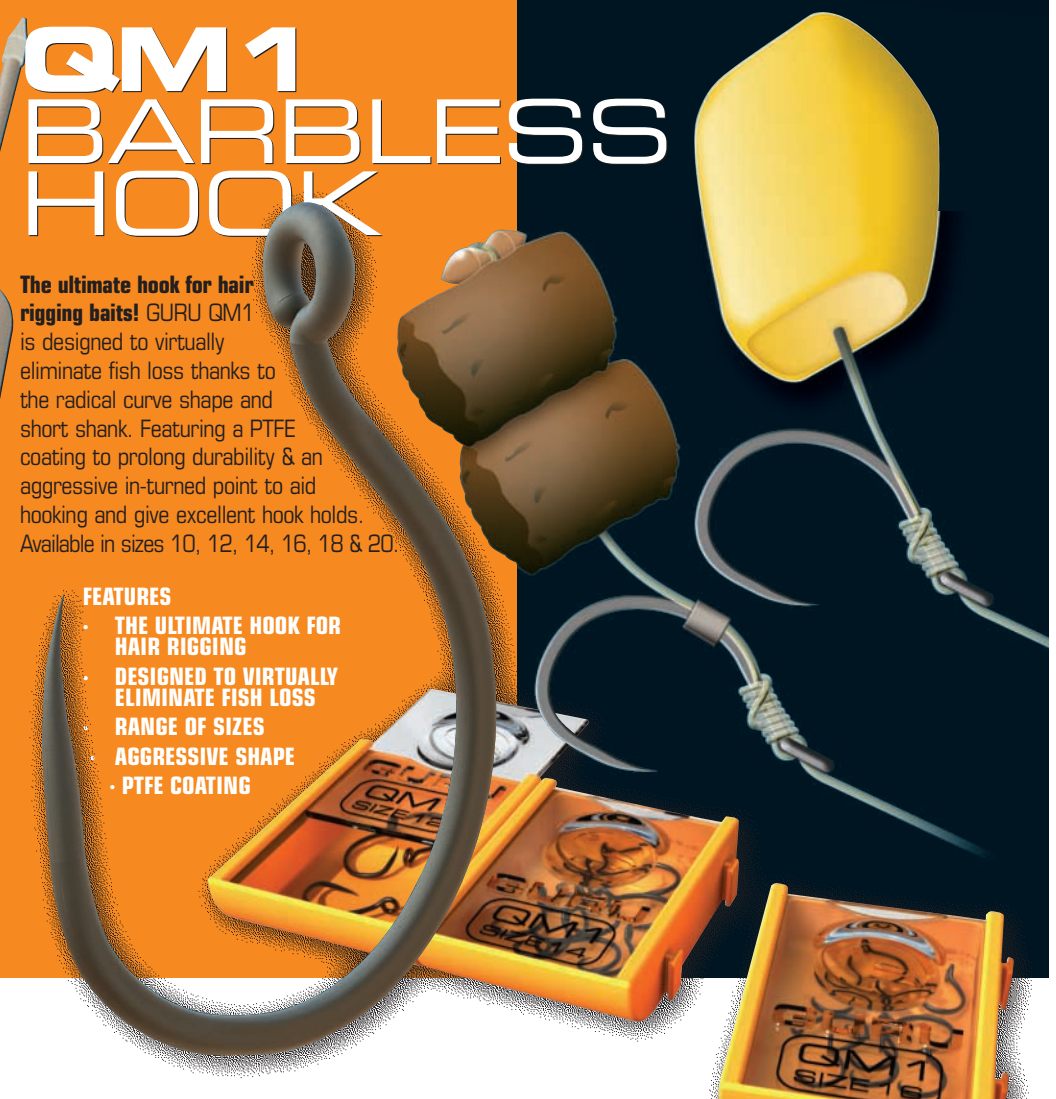

SPEEDMESH PVA SYSTEM^{7M}

The fastest melting PVA mesh available! Designed specifically to cope with the demands of modern commercial water fishing. GURU's inner tube features a scoop-shaped end for rapid bait loading making the production of PVA bags and sticks quicker than ever!

Supplied in a fully water-tight outer tube to keep the mesh in tip top condition when not in use and a plunger handle to enable baits to be tightly compacted in the PVA.

- FEATURES:**
- FASTEST MELTING PVA MESH AVAILABLE
 - SCOOP-SHAPED INNER LOAD TUBE
 - WATER-TIGHT STORAGE SYSTEM
 - PLUNGER HANDLE SUPPLIED
 - 5M REFILLS AVAILABLE SEPARATELY

QM1 BARBLESS HOOK

The ultimate hook for hair rigging baits! GURU QM1 is designed to virtually eliminate fish loss thanks to the radical curve shape and short shank. Featuring a PTFE coating to prolong durability & an aggressive in-turned point to aid hooking and give excellent hook holds. Available in sizes 10, 12, 14, 16, 18 & 20.

- FEATURES**
- THE ULTIMATE HOOK FOR HAIR RIGGING
 - DESIGNED TO VIRTUALLY ELIMINATE FISH LOSS
 - RANGE OF SIZES
 - AGGRESSIVE SHAPE
 - PTFE COATING

GURU

KNOWLEDGE IS POWER

Not only will GURU lead the way in safe Method and Pellet feeders, PVA Systems and Eyed Hooks the range also offers a whole host of other components and accessories to improve any angler's fishing.